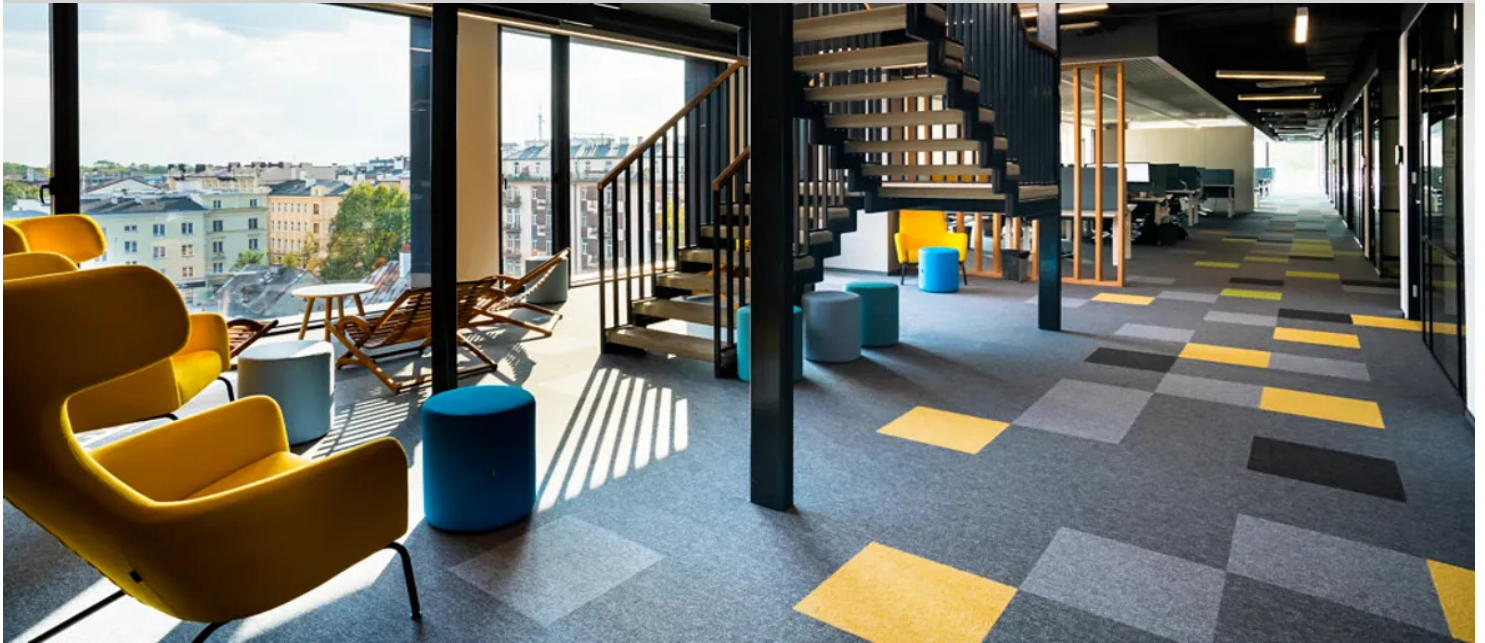

**Sollers Consulting, Lublin, Poland**

The Sollers Consulting office, designed by Studio Quadra, has been recognized as one of the most stylish offices in Lublin. In the area of 2300 m2, Forbo Tessera Layout carpet tiles have been installed, creating a dynamic pattern on the floor.